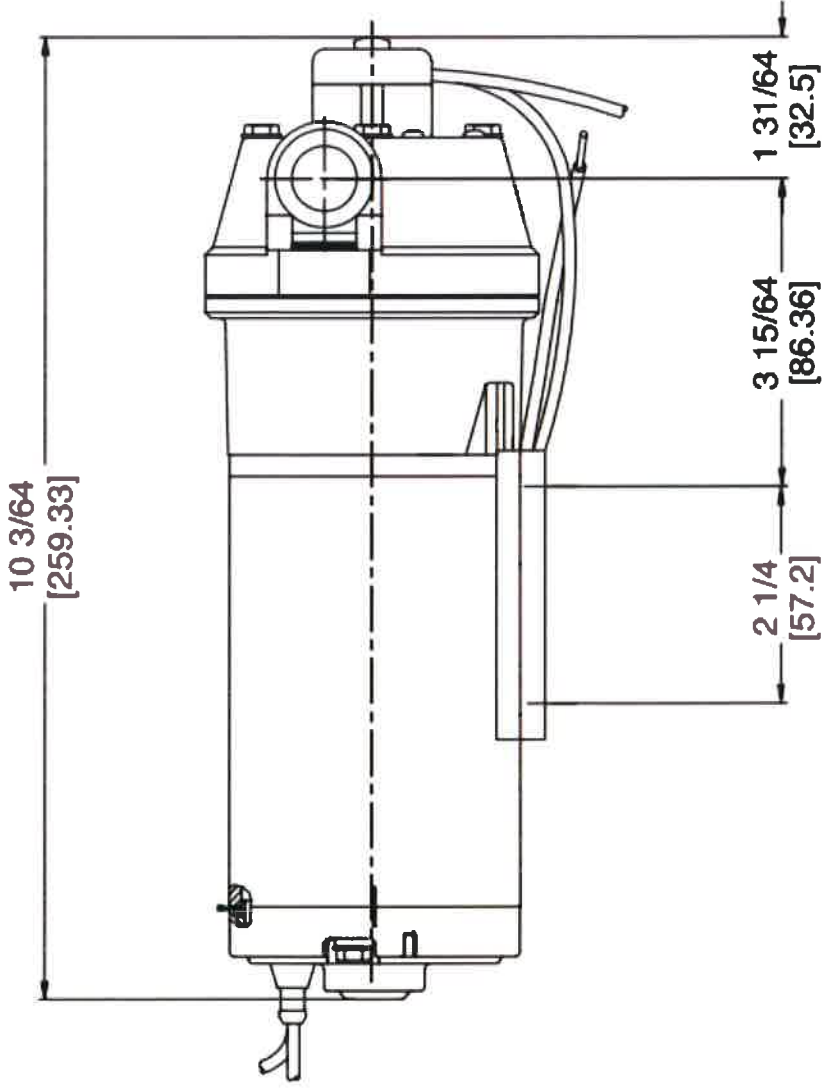

Quad Series diaphragm pumps

12V and 24V DC

115V AC