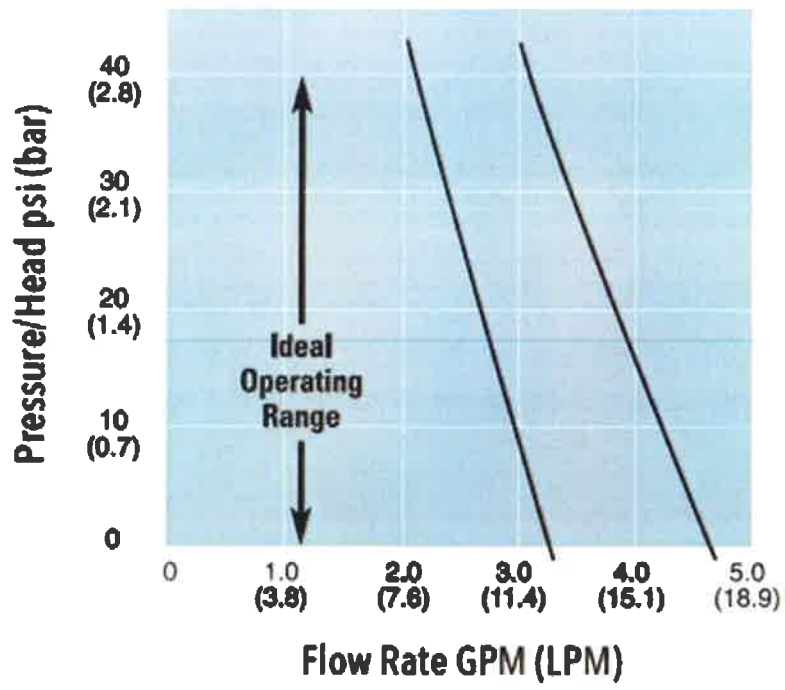

Quad Series diaphragm pumps

12V and 24V DC

115V AC