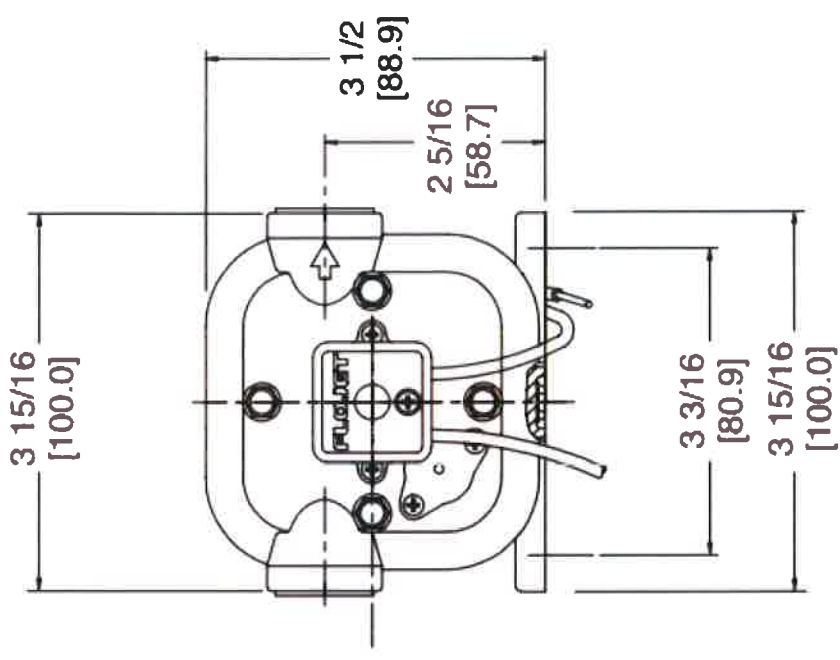

Quad Series diaphragm pumps

12V and 24V DC

115V AC